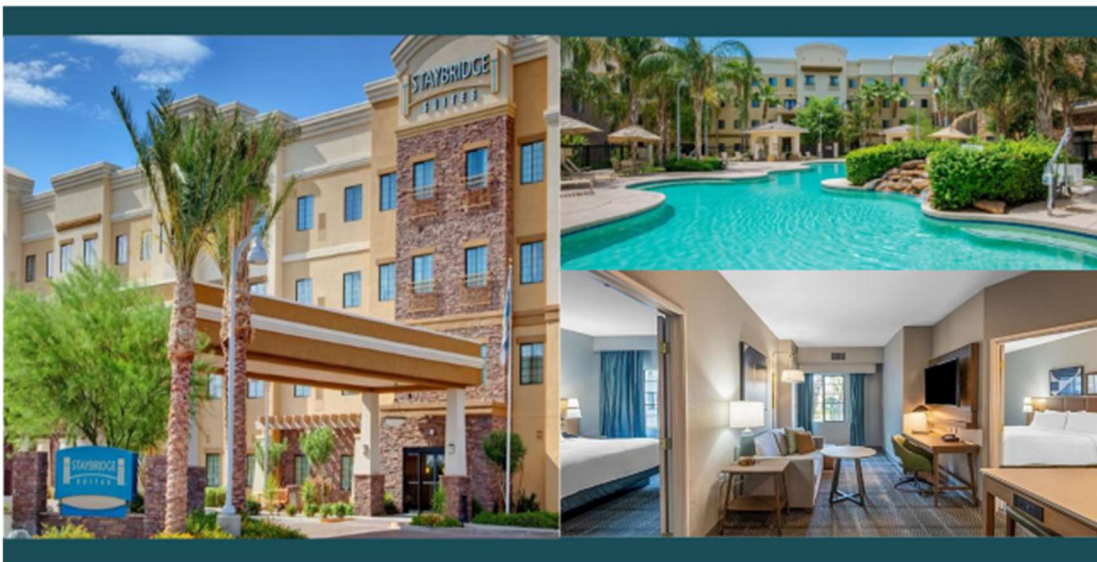

"British Wheels On The Green" Participants

Must RSVP - for rooms at Staybridge Glendale and "Happy Hour" LIMITED SPACE

Staybridge Suite Group Rates is where many of our out-of-town guests and even local participants may stay. **Starting at \$129.00 a night.**-Link for a Staybridge Room Reservation is [British Wheels on the Green \(BWOOG\)](#) ----

"Truck and Trailer parking across the street".

Phoenix/Glendale, Arizona
9340 W Cabela Drive, Glendale, AZ 85305
tel 623.842.0000 | fax 623.931.1328 |
StaybridgeSuites.com/phxglendaleaz

At Staybridge Suites hotels, our guests discover a fresh approach to comfort. Maybe it's warm, home-like surroundings such as the Great Room with a fireplace, flat screen TV, and cozy couches, or your spacious suite with a large desk, full kitchen and room to relax. when you feel welcome, connected and completely comfortable, you feel a little closer to home. So settle in, stretch out and stay a while.